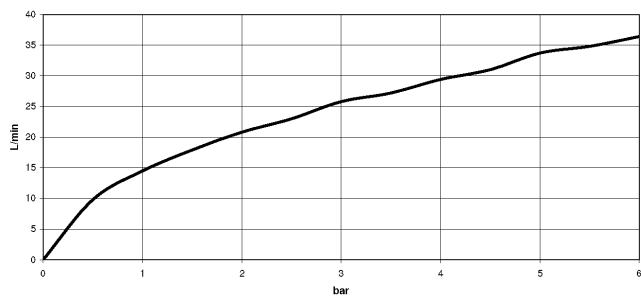

## Shower thermostat for wall installation - Chrome

---

34 443 979

mm [inches]

### Flow rate chart

---